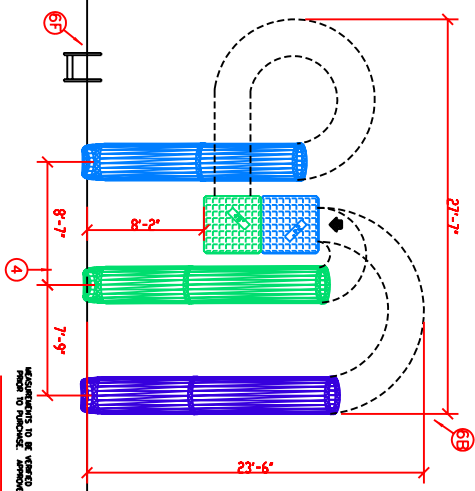

R E A R V I E W

1

SCALE: 1/4" = 1'