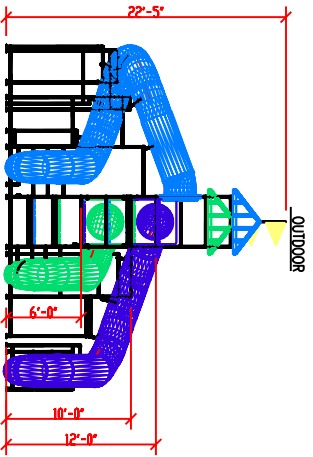

OUTDOOR

S I D E V I E W

5

SCALE: 1/8" = 1'