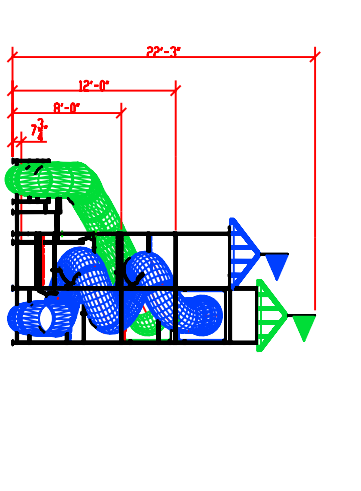

PERSONELTYE Y-EVMS

PERSONELTYE Y-EVMS

SCALE: 1/8" = 1'

5

NOTE: SEE PLAN FOR DIMENSIONS. ALL DIMENSIONS ARE APPROXIMATE. SEE SPECIFICATIONS FOR EXACT DIMENSIONS.

SCALE: NONE

6

FRONT Y-EVMS

SCALE: 1/4" = 1'

7

FRONT Y-EVMS