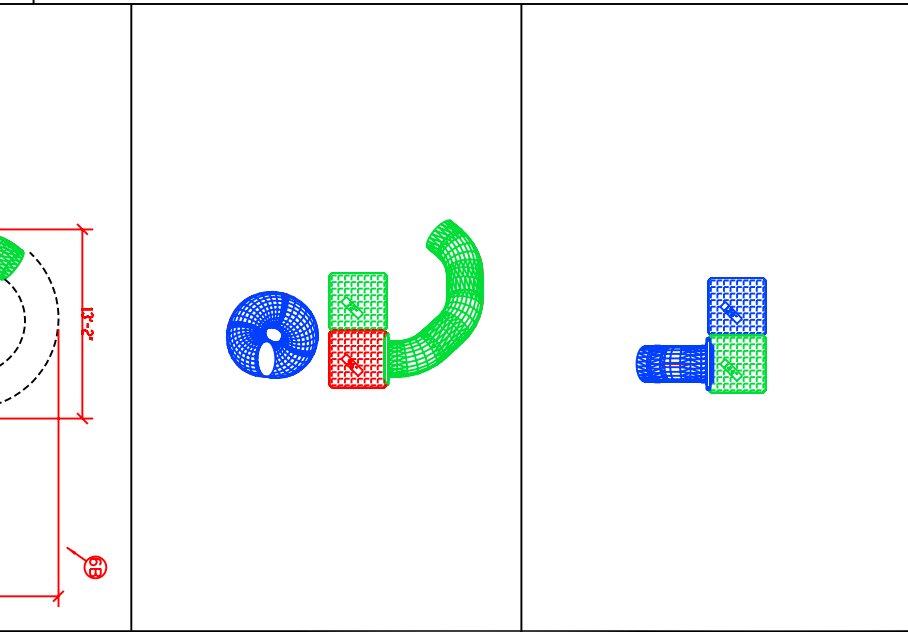

PERSONELTYE Y-EVMS

PERSONELTYE Y-EVMS

SCALE: 1/8" = 1'

5

NOTE: SEE PLAN FOR DIMENSIONS. ALL DIMENSIONS ARE APPROXIMATE. SEE SPECIFICATIONS FOR EXACT DIMENSIONS.

SCALE: NONE

6

FRONT Y-EVMS

SCALE: 1/4" = 1'

7

FRONT Y-EVMS