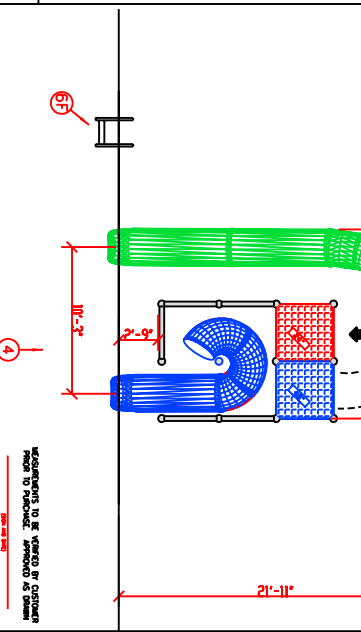

PERSONELTYE Y-EVMS

PERSONELTYE Y-EVMS

SCALE: 1/8" = 1'

5

NOTE: SEE PLAN FOR DIMENSIONS. ALL DIMENSIONS ARE APPROXIMATE. SEE SPECIFICATIONS FOR EXACT DIMENSIONS.

SCALE: NONE

6

FRONT Y-EVMS

SCALE: 1/4" = 1'

7

FRONT Y-EVMS