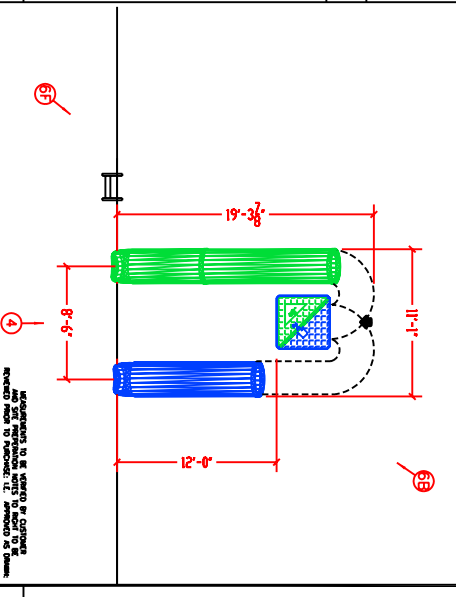

PERSPECTIVE VIEWS

FRONT VIEW

SCALE: 1/4" = 1' - 1 1/2"

SCALE: 1/4" = 1' - 1 1/2"

LEFT SIDE VIEW