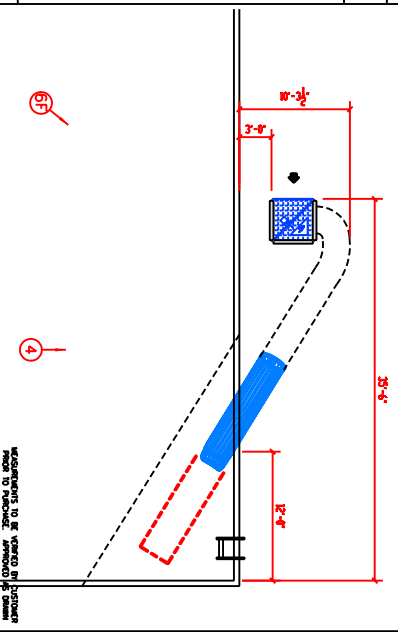

6 FRONT VIEW SCALE: NONE

7 LEFT VIEW SCALE: 3/16" = 1'