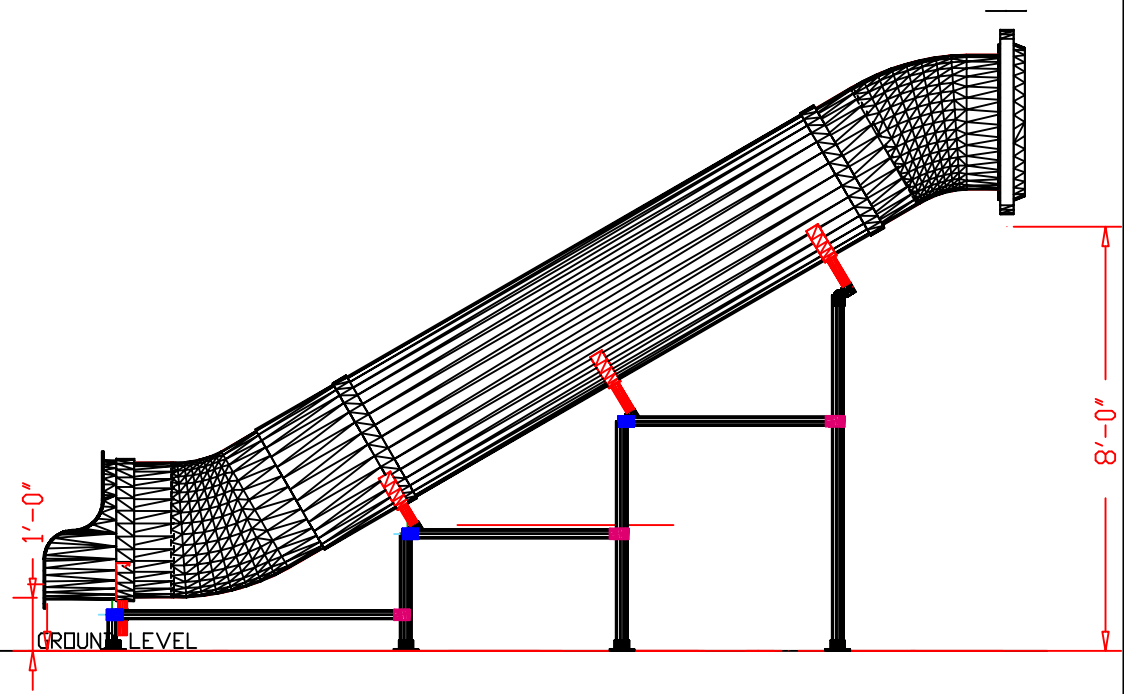

REV.

DESCRIPTION

Detailed Play PRO  
www.detailedplaypro.com  
1-877-548-3100

GROUND LEVEL