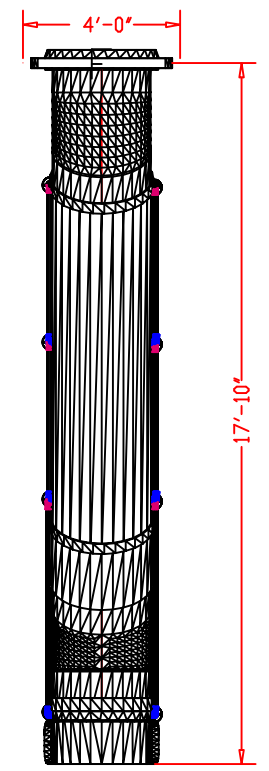

REV.

DESCRIPTION

Detailed Play PRO  
www.detailedplaypro.com  
1-877-548-3100

GROUND LEVEL