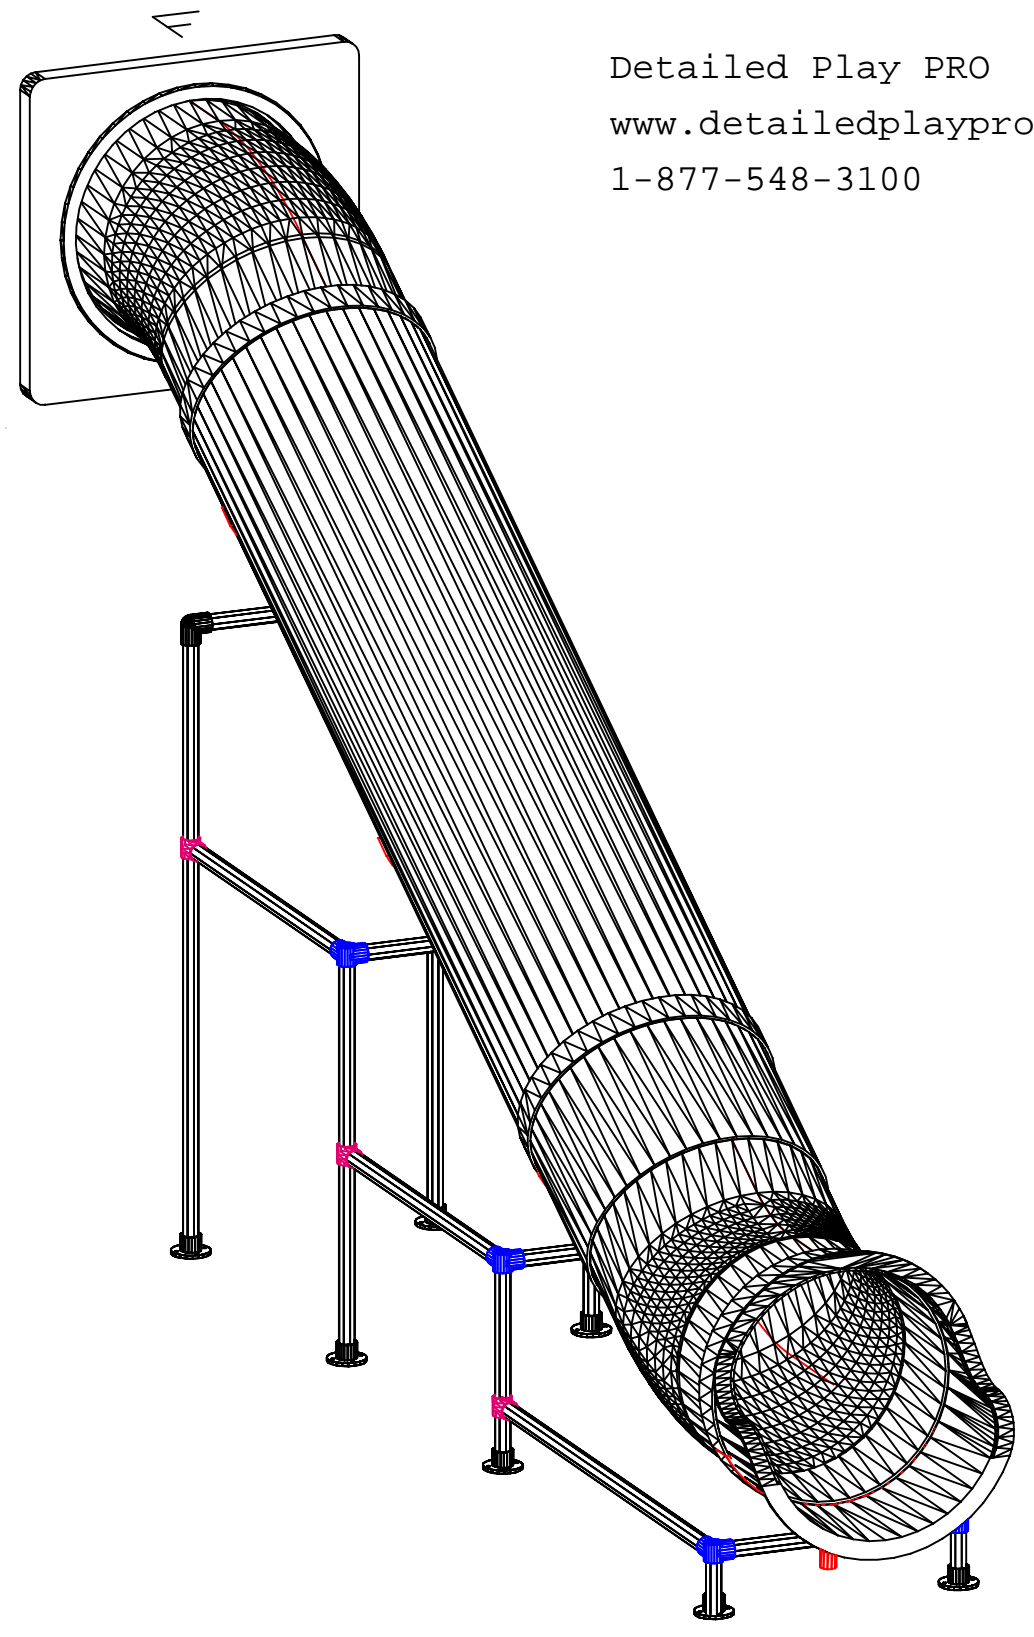

REV.

DESCRIPTION

Detailed Play PRO  
www.detailedplaypro.com  
1-877-548-3100

GROUND LEVEL